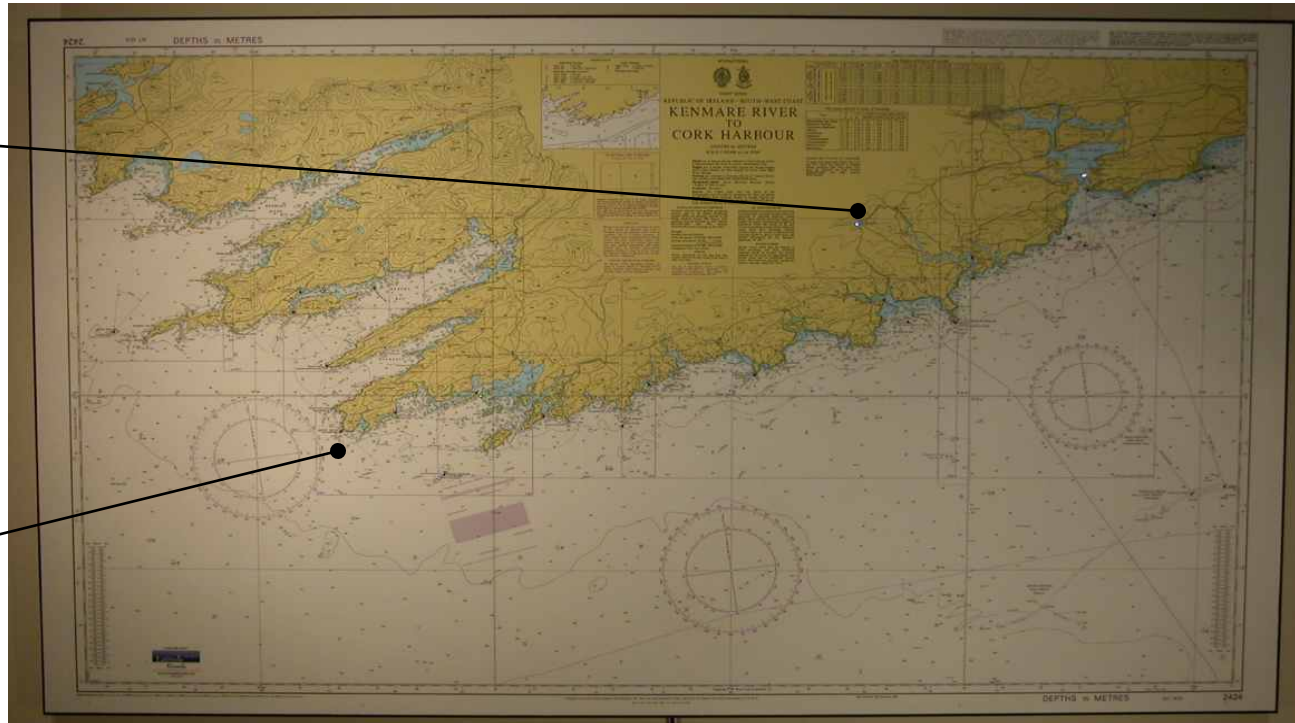

The Light chart uses a microprocessor to control the flash sequence of each light.
A unique miniature optical system acts as a light pipe transporting the light to the face of the chart, blending in seamlessly without impacting the original detail.

- •28 Lights
- •LED's , high reliability
- •Colour, rded, green, yellow or white.
- •Optional blue light , focal point.
- •Frame choice
- •Low voltage design, 9V DC
- •Universal power supply.
- •Any Chart ...Anywhere in the world.

Coastal Light Chart™

Any Chart ...Any where in the world.

The function of lighthouses is not just to warn sailors of a potential danger. They also enable them to find their position. This is done by not only making sure that the projected beam is highly visible but also making it distinct from any other lighthouse beam.

The most important way of making the beam distinct is to vary the pattern of flashing light so that it is unique to a particular lighthouse.