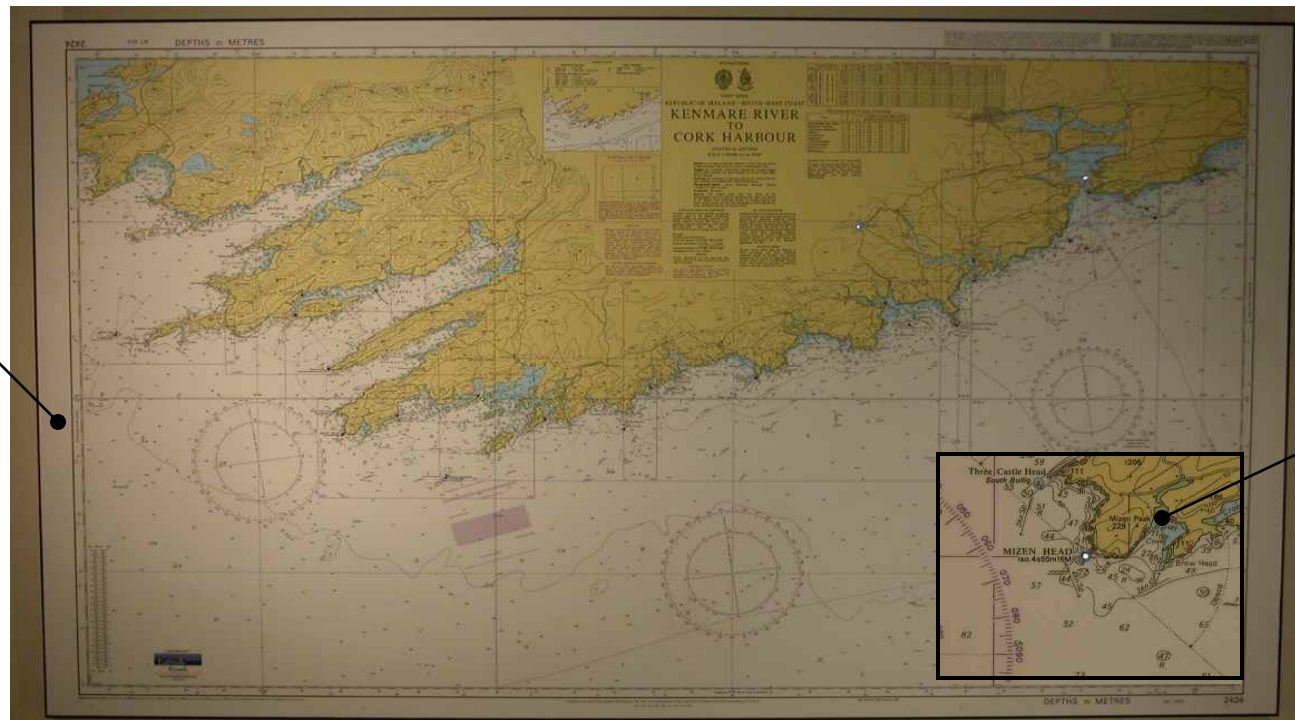

Any Chart ...Any where in the world.

Combination Light Chart

We will cut and paste a section from another chart to create a unique chart to you. So for example you could have the general coastline of your area as the main chart and in the corner you can have a more detailed insert chart.

So now you have a very unique chart, the lights will also be doubled up in both the main and insert charts.

There are several reasons why we may choose this route:

- Not all charts are suitable as light chart possibly because of insufficient navigation lights.
- The lay out of the chart may have a poor land to sea ratio, too much sea will not be visually attractive. By inserting another chart we can “balance” the chart.
- Personalise & unique chart: Every area has its “favourite/popular” chart, but mine is different because I have an insert with more detail.