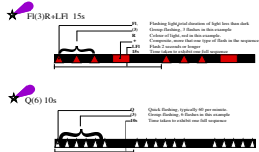

Example of full light description