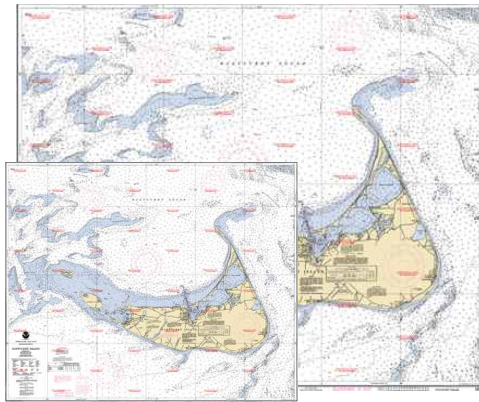

Any Chart ...Any where in the world.

Combination Light Chart

We will cut and paste a section from another chart to create a unique chart to you. So for example you could have the general coastline of your area as the main chart and in the corner you can have a more detailed insert chart.

So now you have a very unique chart, the lights will also be doubled up in both the main and insert charts.

There are several reasons why we may choose this route:

- Not all charts are suitable as light chart possibly because of insufficient navigation lights.
- The lay out of the chart may have a poor land to sea ratio, too much sea will not be visually attractive. By inserting another chart we can “balance” the chart.
- Personalise & unique chart: Every area has its “favourite/popular” chart, but mine is different because I have an insert with more detail.

Main chart A

Insert chart B

Coastal Light Chart™

Any Chart ...Any where in the world.

Light Chart Options for Commercial Presentations

Globe maps : We have access to various global and satellite maps and will customise to the clients requirements taking care ensuring that copyright and licence agreements are not infringed.